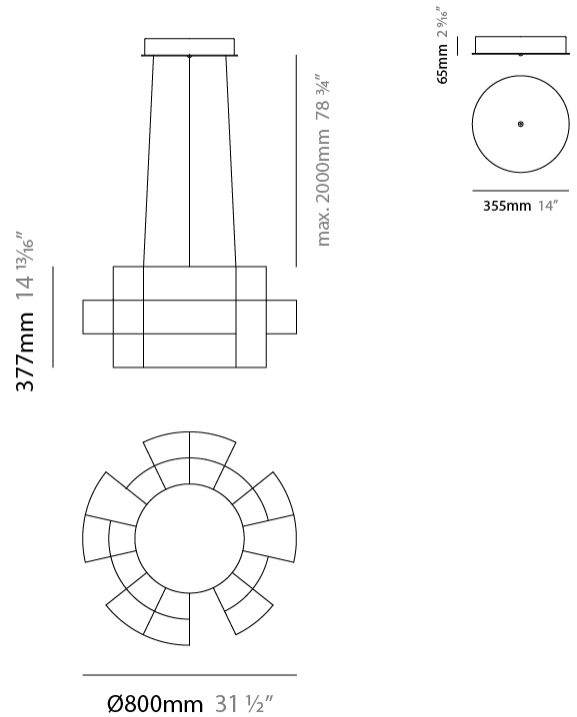

SPECTRE SUSPENSION

D101948-

base number   LED   Color   Finish
Dimming   Temperature   Options

1. To build a product code in our configurator select the specify button on the base model # product page
2. To build a manual product code on this datasheet choose from the options listed below in blue font and add the suffix to the base model #

GENERAL

Series: Spectre
Brand: Quasar
Division: Design
Mounting Type: Suspension
Mounting Location: Ceiling
Subcategory: Ambient

PHYSICAL

Shape: Abstract
Diameter (mm): 800
Diameter (in): 31 1/2
Height (mm): 377
Height (in): 14 13/16
Max. Overall Height (mm): 2375
Max. Overall Height (in): 93 1/2
Light Distribution: Omnidirectional
Weight (kg): 3.5
Weight (lbs): 7.72
Fixture Finish: [NIC / BRA / BBR](#)
Fixture Material: Metal
Cable Details: 2000mm Cable
Upon Request: Custom Sizes

ELECTRICAL

Lamp Type: LED
Input Wattage (W): 53.4
Dimming: [0-10V Dimming / Phase Dimming (120Vac Only)](#)
Driver Included: Yes
Driver Location: Integrated
Driver Type: Constant Voltage - Universal
Driver Class: Class 2
Input Voltage (V): 120 - 277
Output Voltage (V): 12

LED

Number of LEDs: 89
Color Temperature (°K): [2400 / 2800](#)
Max. Delivered Lumen (lm): 2670 (2800K)
CRI: >90 CRI
Lamp Life (hrs): 50000

OPTICAL

RATINGS AND CERTIFICATIONS

Certified By: Certified for North American Standards
IP rating: IP20

PROJECT	_____
TYPE	_____
SPECIFIER	_____
QUANTITY	_____
DATE	_____